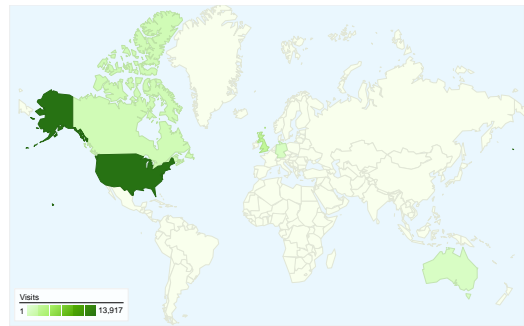

**Site Usage**

**26,040** Visits

**66.37%** Bounce Rate

**74,454** Pageviews

**00:01:52** Avg. Time on Site

**2.86** Pages/Visit

**59.37%** % New Visits

**Visitors Overview**

**Visitors**  
**17,379**

**Map Overlay**

**Traffic Sources Overview**

- **Search Engines**  
16,350.00 (62.79%)
- **Referring Sites**  
5,063.00 (19.44%)
- **Direct Traffic**  
4,627.00 (17.77%)

**Content Overview**

## 17,379 people visited this site

26,040 Visits

17,379 Absolute Unique Visitors

74,454 Pageviews

2.86 Average Pageviews

00:01:52 Time on Site

66.37% Bounce Rate

59.37% New Visits

**26,040 visits came from 129 countries/territories**

Site Usage

Country/Territory	Visits	Pages/Visit	Avg. Time on Site	% New Visits	Bounce Rate
<b>Visits</b> <b>26,040</b> % of Site Total: 100.00%	<b>Pages/Visit</b> <b>2.86</b> Site Avg: 2.86 (0.00%)	<b>Avg. Time on Site</b> <b>00:01:52</b> Site Avg: 00:01:52 (0.00%)	<b>% New Visits</b> <b>59.09%</b> Site Avg: 59.37% (-0.47%)	<b>Bounce Rate</b> <b>66.37%</b> Site Avg: 66.37% (0.00%)	
United States	13,917	3.02	00:01:53	59.11%	64.73%
United Kingdom	2,480	3.02	00:01:59	51.57%	65.00%
Canada	1,265	2.61	00:01:38	56.21%	67.51%
Germany	779	2.60	00:01:34	55.84%	66.11%
Australia	688	2.01	00:01:14	65.41%	74.56%
Italy	643	2.25	00:01:20	52.72%	72.94%
France	639	3.49	00:02:05	50.23%	56.18%
Spain	488	2.92	00:01:55	65.16%	64.34%
Brazil	366	1.65	00:01:12	65.30%	74.04%