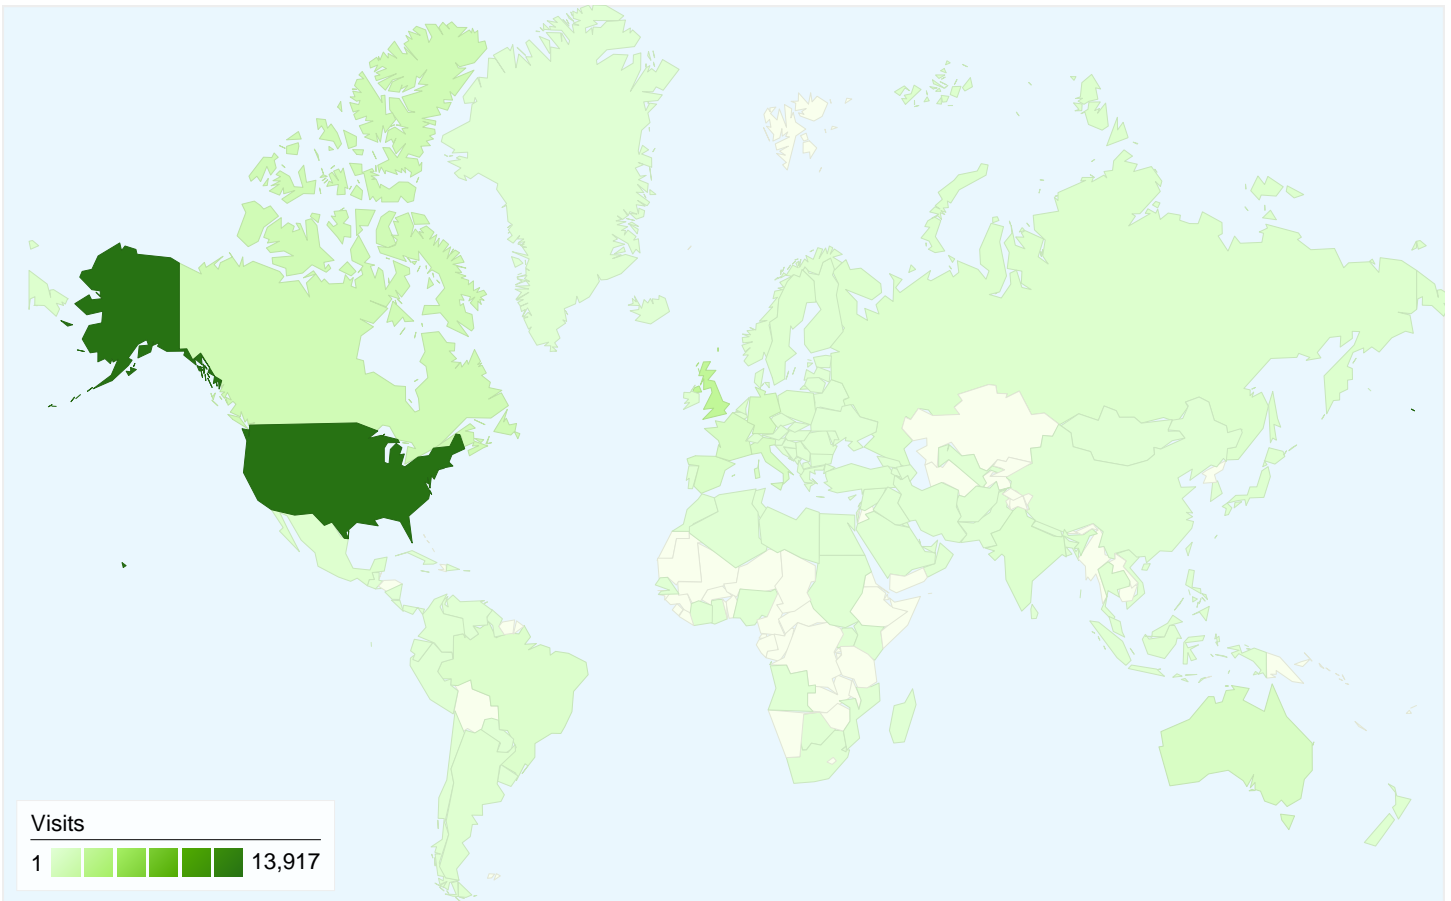

**Visitors**  
**17,379**

**Map Overlay**

**Traffic Sources Overview**

- **Search Engines**  
16,350.00 (62.79%)
- **Referring Sites**  
5,063.00 (19.44%)
- **Direct Traffic**  
4,627.00 (17.77%)

**Content Overview**

## 17,379 people visited this site

26,040 Visits

17,379 Absolute Unique Visitors

74,454 Pageviews

2.86 Average Pageviews

00:01:52 Time on Site

66.37% Bounce Rate

59.37% New Visits

## Technical Profile

Browser	Visits	% visits
Internet Explorer	9,207	35.36%
Firefox	8,135	31.24%
Safari	4,182	16.06%
Chrome	3,401	13.06%
Opera	363	1.39%

All traffic sources sent a total of 26,040 visits

**26,040 visits came from 129 countries/territories**

Site Usage

Country/Territory	Visits	Pages/Visit	Avg. Time on Site	% New Visits	Bounce Rate
<b>Visits</b> <b>26,040</b> % of Site Total: 100.00%	<b>Pages/Visit</b> <b>2.86</b> Site Avg: 2.86 (0.00%)	<b>Avg. Time on Site</b> <b>00:01:52</b> Site Avg: 00:01:52 (0.00%)	<b>% New Visits</b> <b>59.09%</b> Site Avg: 59.37% (-0.47%)	<b>Bounce Rate</b> <b>66.37%</b> Site Avg: 66.37% (0.00%)	
United States	13,917	3.02	00:01:53	59.11%	64.73%
United Kingdom	2,480	3.02	00:01:59	51.57%	65.00%
Canada	1,265	2.61	00:01:38	56.21%	67.51%
Germany	779	2.60	00:01:34	55.84%	66.11%
Australia	688	2.01	00:01:14	65.41%	74.56%
Italy	643	2.25	00:01:20	52.72%	72.94%
France	639	3.49	00:02:05	50.23%	56.18%
Spain	488	2.92	00:01:55	65.16%	64.34%
Brazil	366	1.65	00:01:12	65.30%	74.04%