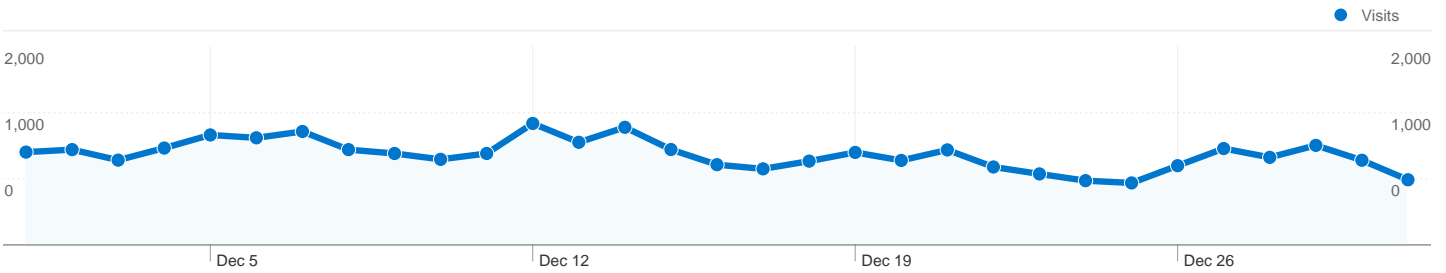

**Site Usage**

**28,246** Visits

**65.62%** Bounce Rate

**84,371** Pageviews

**00:01:57** Avg. Time on Site

**2.99** Pages/Visit

**61.57%** % New Visits

**Visitors Overview**

## 19,394 people visited this site

28,246 Visits

19,394 Absolute Unique Visitors

84,371 Pageviews

2.99 Average Pageviews

00:01:57 Time on Site

65.62% Bounce Rate

61.57% New Visits

## Technical Profile

Browser	Visits	% visits
Internet Explorer	8,700	30.80%
Firefox	8,111	28.72%
Safari	5,442	19.27%
Chrome	4,645	16.44%
Opera	478	1.69%

All traffic sources sent a total of 28,246 visits

## Pages on this site were viewed a total of 84,371 times

**84,371** Pageviews

**61,379** Unique Views

**65.62%** Bounce Rate