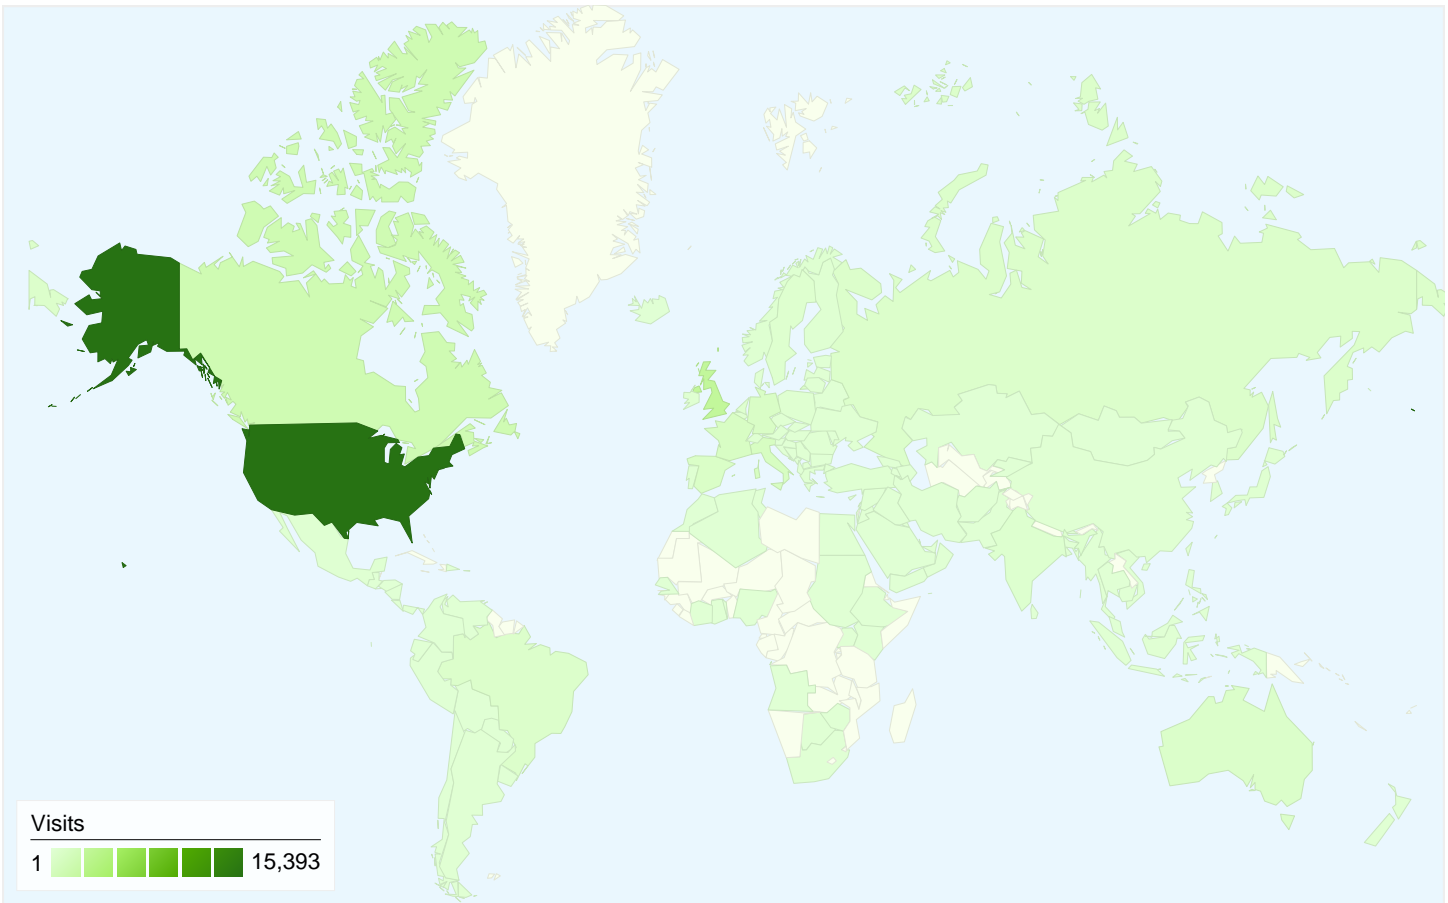

**Visitors**  
**19,394**

**Map Overlay**

**Traffic Sources Overview**

- **Search Engines**  
18,350.00 (64.96%)
- **Referring Sites**  
5,234.00 (18.53%)
- **Direct Traffic**  
4,662.00 (16.50%)

**Content Overview**

## 19,394 people visited this site

28,246 Visits

19,394 Absolute Unique Visitors

84,371 Pageviews

2.99 Average Pageviews

00:01:57 Time on Site

65.62% Bounce Rate

61.57% New Visits

## Technical Profile

Browser	Visits	% visits
Internet Explorer	8,700	30.80%
Firefox	8,111	28.72%
Safari	5,442	19.27%
Chrome	4,645	16.44%
Opera	478	1.69%

All traffic sources sent a total of 28,246 visits

**28,246 visits came from 137 countries/territories**

Site Usage

Visits	Pages/Visit	Avg. Time on Site	% New Visits	Bounce Rate	
<b>28,246</b> % of Site Total: 100.00%	<b>2.99</b> Site Avg: 2.99 (0.00%)	<b>00:01:57</b> Site Avg: 00:01:57 (0.00%)	<b>61.44%</b> Site Avg: 61.57% (-0.21%)	<b>65.62%</b> Site Avg: 65.62% (0.00%)	
Country/Territory	Visits	Pages/Visit	Avg. Time on Site	% New Visits	Bounce Rate
United States	<b>15,393</b>	3.24	00:02:12	60.74%	64.01%
United Kingdom	<b>2,617</b>	2.63	00:01:46	60.03%	64.92%
Canada	<b>1,517</b>	3.08	00:01:49	64.14%	60.91%
Italy	<b>859</b>	4.43	00:02:00	46.68%	68.80%
France	<b>729</b>	2.01	00:00:58	62.41%	72.84%
Germany	<b>673</b>	3.37	00:02:05	68.35%	65.97%
Spain	<b>607</b>	3.43	00:02:26	61.29%	65.07%
Australia	<b>495</b>	3.34	00:01:38	57.37%	61.21%
Brazil	<b>421</b>	1.98	00:01:29	52.49%	66.51%