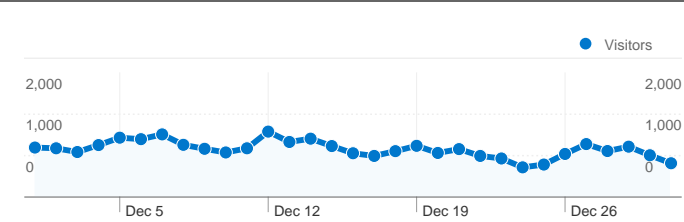

**Site Usage**

**28,246** Visits

**65.62%** Bounce Rate

**84,371** Pageviews

**00:01:57** Avg. Time on Site

**2.99** Pages/Visit

**61.57%** % New Visits

**Visitors Overview**

## 19,394 people visited this site

28,246 Visits

19,394 Absolute Unique Visitors

84,371 Pageviews

2.99 Average Pageviews

00:01:57 Time on Site

65.62% Bounce Rate

61.57% New Visits

**28,246 visits came from 137 countries/territories**

Site Usage

Visits	Pages/Visit	Avg. Time on Site	% New Visits	Bounce Rate	
<b>28,246</b> % of Site Total: 100.00%	<b>2.99</b> Site Avg: 2.99 (0.00%)	<b>00:01:57</b> Site Avg: 00:01:57 (0.00%)	<b>61.44%</b> Site Avg: 61.57% (-0.21%)	<b>65.62%</b> Site Avg: 65.62% (0.00%)	
Country/Territory	Visits	Pages/Visit	Avg. Time on Site	% New Visits	Bounce Rate
United States	<b>15,393</b>	3.24	00:02:12	60.74%	64.01%
United Kingdom	<b>2,617</b>	2.63	00:01:46	60.03%	64.92%
Canada	<b>1,517</b>	3.08	00:01:49	64.14%	60.91%
Italy	<b>859</b>	4.43	00:02:00	46.68%	68.80%
France	<b>729</b>	2.01	00:00:58	62.41%	72.84%
Germany	<b>673</b>	3.37	00:02:05	68.35%	65.97%
Spain	<b>607</b>	3.43	00:02:26	61.29%	65.07%
Australia	<b>495</b>	3.34	00:01:38	57.37%	61.21%
Brazil	<b>421</b>	1.98	00:01:29	52.49%	66.51%

## Pages on this site were viewed a total of 84,371 times

**84,371** Pageviews

**61,379** Unique Views

**65.62%** Bounce Rate