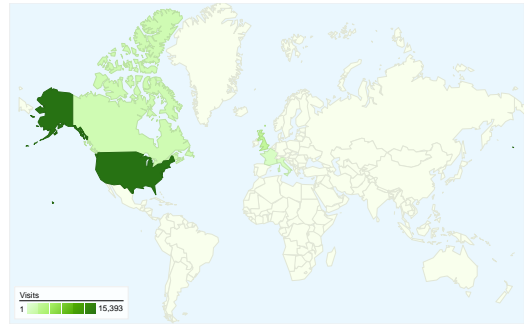

**Site Usage**

**28,246** Visits

**65.62%** Bounce Rate

**84,371** Pageviews

**00:01:57** Avg. Time on Site

**2.99** Pages/Visit

**61.57%** % New Visits

**Visitors Overview**

**Visitors**  
**19,394**

**Map Overlay**

**Traffic Sources Overview**

- **Search Engines**  
18,350.00 (64.96%)
- **Referring Sites**  
5,234.00 (18.53%)
- **Direct Traffic**  
4,662.00 (16.50%)

**Content Overview**

## 19,394 people visited this site

28,246 Visits

19,394 Absolute Unique Visitors

84,371 Pageviews

2.99 Average Pageviews

00:01:57 Time on Site

65.62% Bounce Rate

61.57% New Visits

**28,246 visits came from 137 countries/territories**

Site Usage

Visits	Pages/Visit	Avg. Time on Site	% New Visits	Bounce Rate	
<b>28,246</b> % of Site Total: 100.00%	<b>2.99</b> Site Avg: 2.99 (0.00%)	<b>00:01:57</b> Site Avg: 00:01:57 (0.00%)	<b>61.44%</b> Site Avg: 61.57% (-0.21%)	<b>65.62%</b> Site Avg: 65.62% (0.00%)	
Country/Territory	Visits	Pages/Visit	Avg. Time on Site	% New Visits	Bounce Rate
United States	<b>15,393</b>	3.24	00:02:12	60.74%	64.01%
United Kingdom	<b>2,617</b>	2.63	00:01:46	60.03%	64.92%
Canada	<b>1,517</b>	3.08	00:01:49	64.14%	60.91%
Italy	<b>859</b>	4.43	00:02:00	46.68%	68.80%
France	<b>729</b>	2.01	00:00:58	62.41%	72.84%
Germany	<b>673</b>	3.37	00:02:05	68.35%	65.97%
Spain	<b>607</b>	3.43	00:02:26	61.29%	65.07%
Australia	<b>495</b>	3.34	00:01:38	57.37%	61.21%
Brazil	<b>421</b>	1.98	00:01:29	52.49%	66.51%